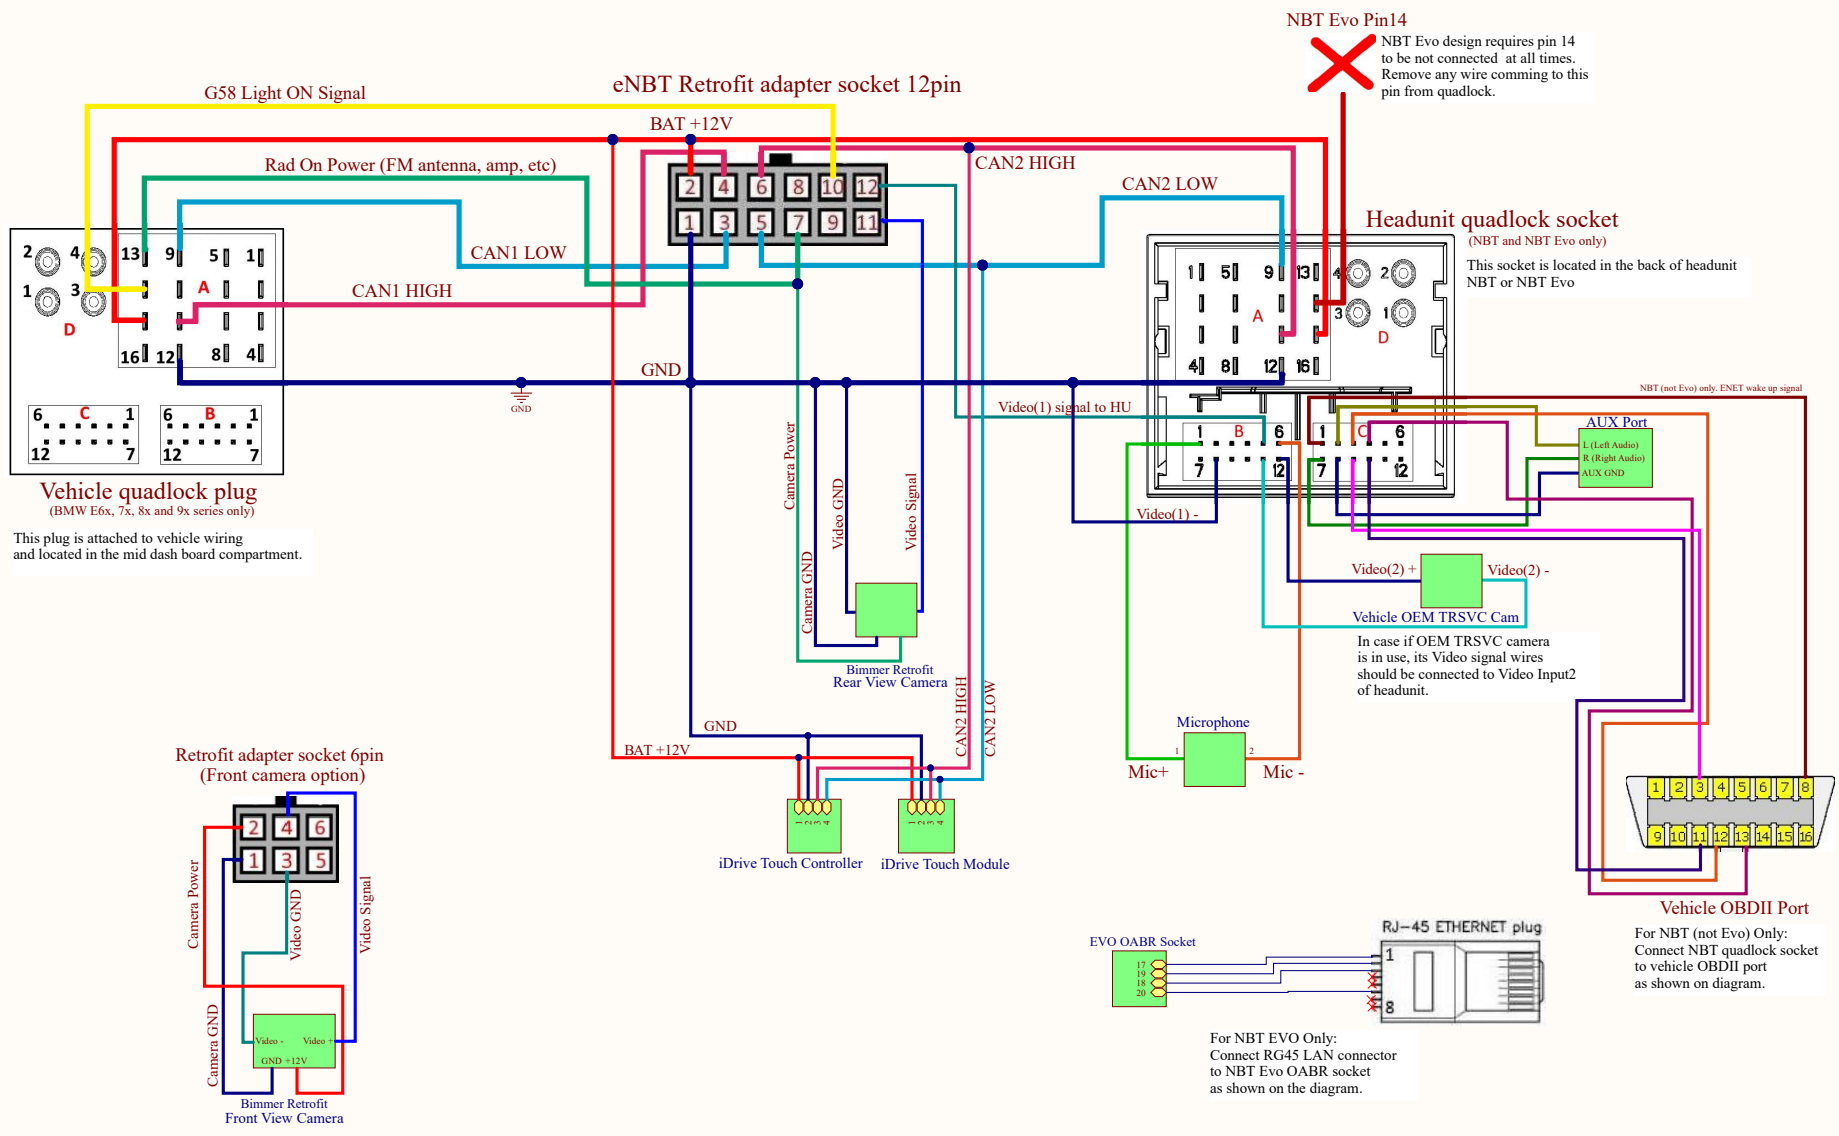

eNBT Adapter Connection Schematic non i-Bus version for BMW E6x, 7x, 8x and 9x

Title		
eNBT Adapter Connection Schematic. Bimmer Retrofit Inc		
Size	Number	Revision
A		1.1
Date:	2/15/2018	Sheet of
File:	D:\Temp\Wiring Diagram\SchDoc	Drawn By: Fet Yan